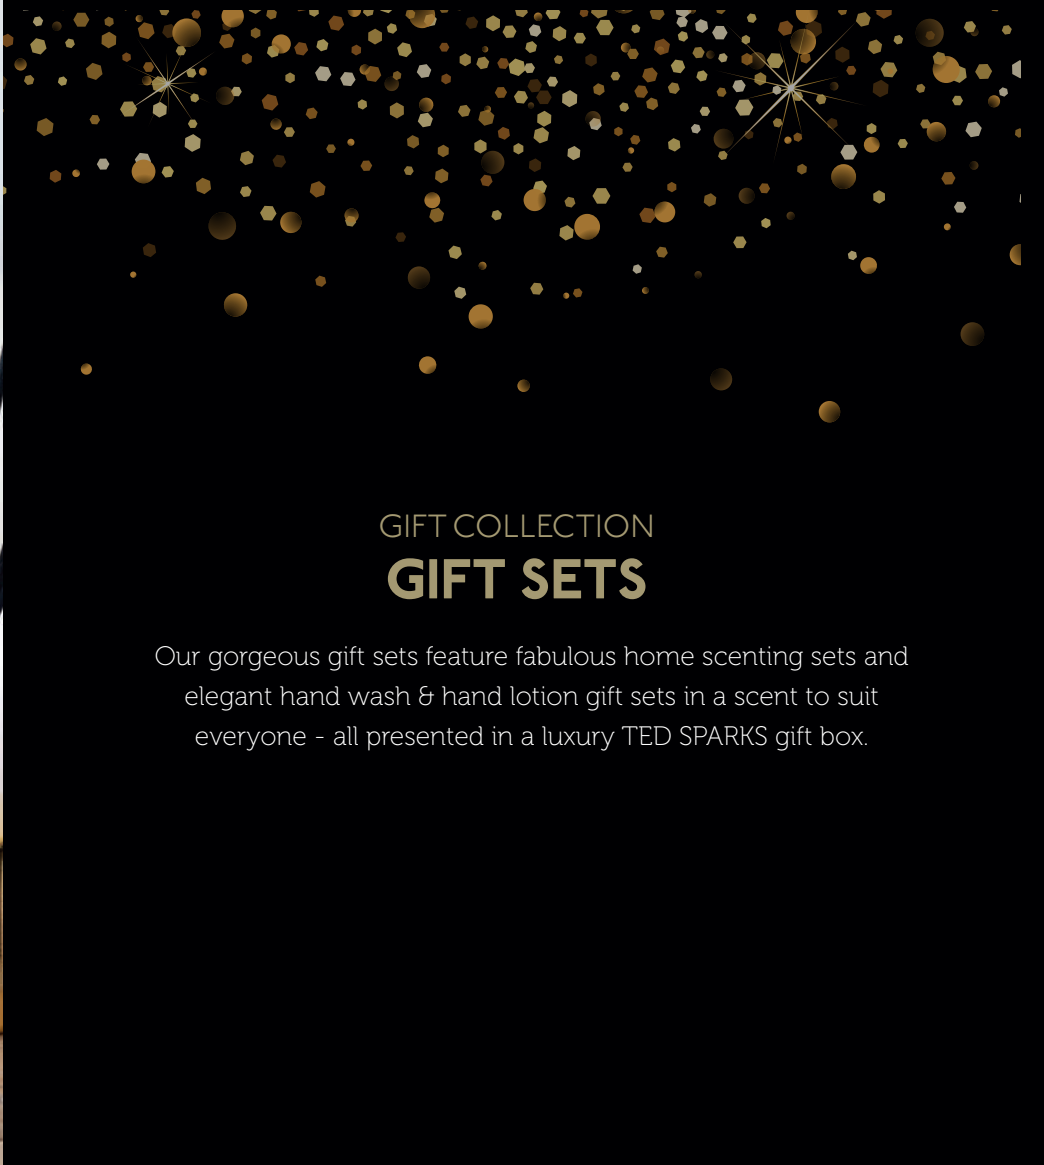

CANDLE & DIFFUSER **GIFT SET**

TED-GB-W05
Candle H: 8 cm, x Dia: ø 7 cm
1 Wick | approx. 30 hrs
Diffuser H: 7,6 cm, x Dia: ø 7,1 cm
100ML | 6 Fiber Sticks
RRP € 29,95

GIFT COLLECTION **GIFT SETS**

Our gorgeous gift sets feature fabulous home scenting sets and elegant hand wash & hand lotion gift sets in a scent to suit everyone - all presented in a luxury TED SPARKS gift box.